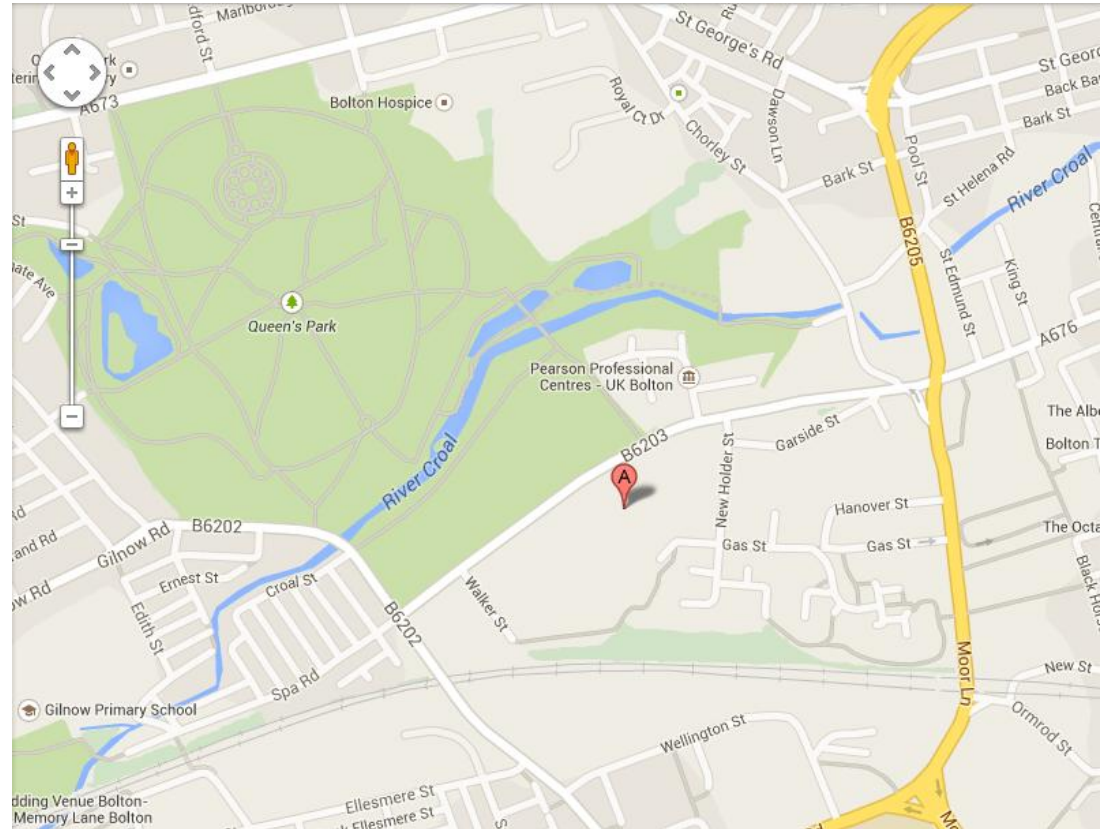

**Broker Direct Plc**  
**Atria**  
**Spa Road**  
**Bolton**  
**BL1 4AG**

**Tel: 01204 543700**

From **M61 North** leave at junction 5

-Go round the roundabout following signs for A58 Bolton

-Keep going straight ahead joining A676 until you reach the bottom of the road (on arrival at the town centre ring road) turn left down Moor Lane  
(Pass the fire station on your left and the market on your right)

Straight ahead at the pedestrian lights near the bus station

At the next set of lights turn left onto Spa Road.

You will pass the Bolton Lads and Girls Club on the right hand side, continue on for approx 500 yards.

Turn left into Atria car park.

From **M61 South** follow A666 dual carriageway until you reach some traffic lights (Texaco garage and PC World opposite)

Turn Left at the lights

Straight ahead at the next lights

At the 2nd set of lights stay in the left lane and drive straight across over the bridge

At the next set of lights turn right onto Spa Road

Continue for approximately 500 yards and turn right into Atria car park.